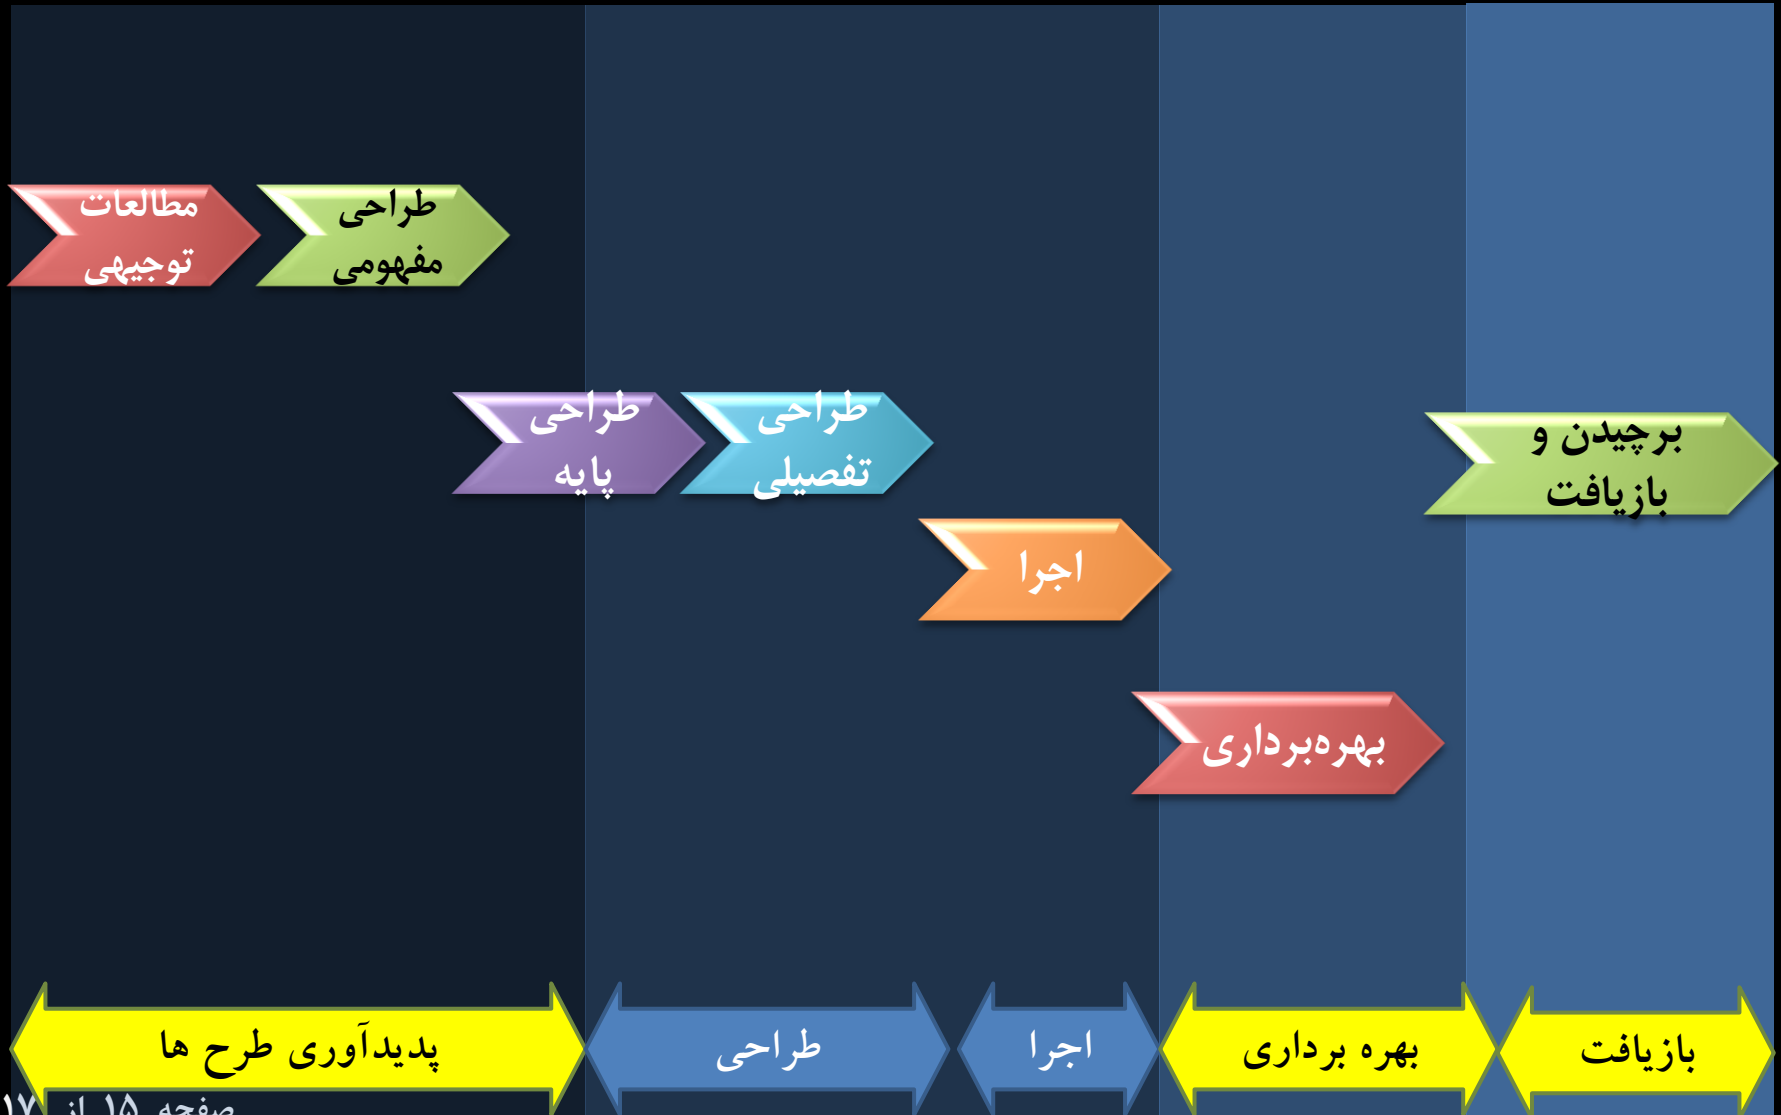

نظام فنی و اجرایی